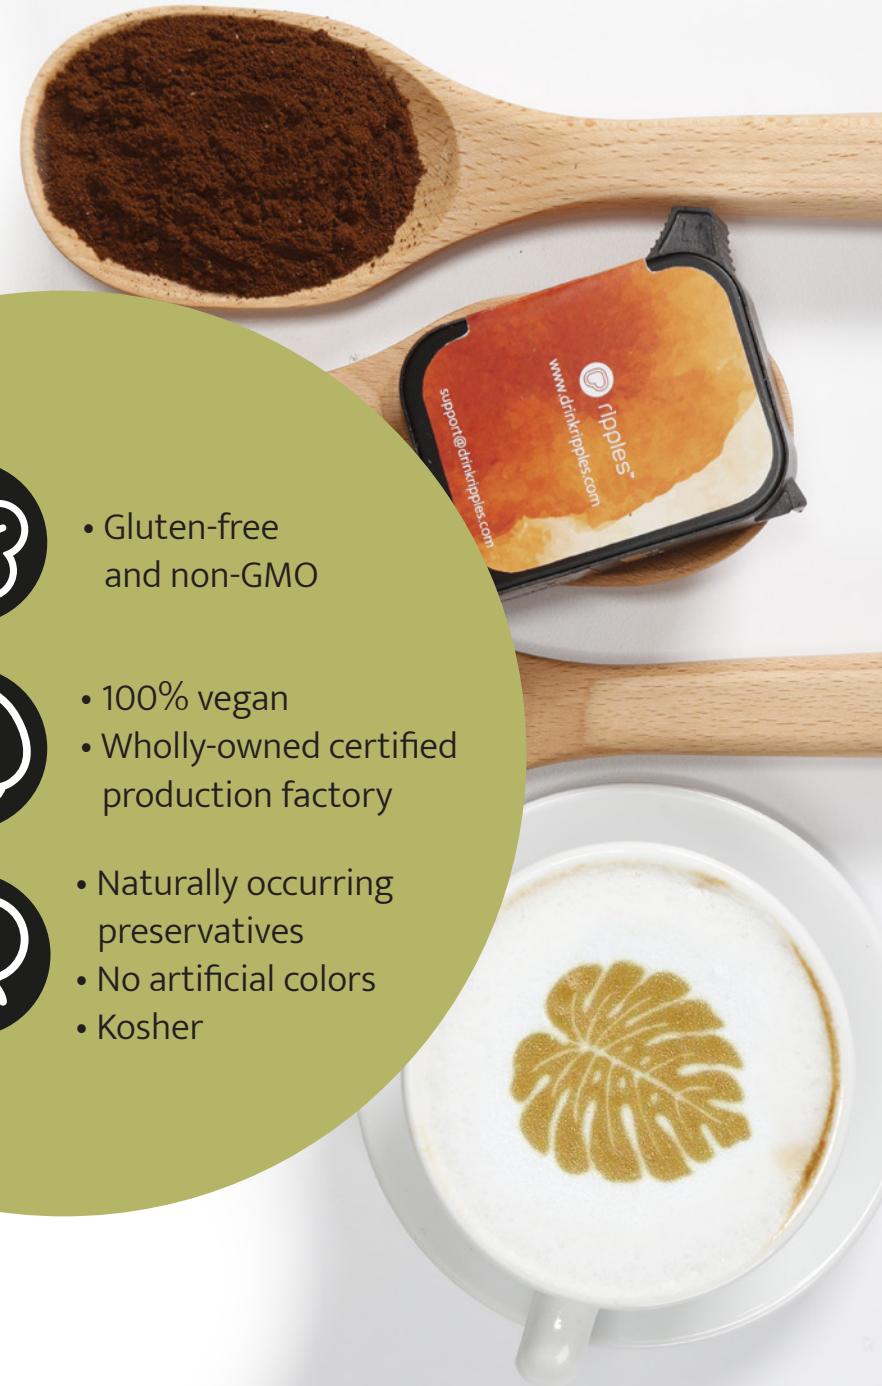

ALL  
RIPPLES  
PODS™  
ARE:

- Gluten-free and non-GMO

- 100% vegan
- Wholly-owned certified production factory

- Naturally occurring preservatives
- No artificial colors
- Kosher

---

## Specs:

Main ingredients:  
Coffee extract (Water, Roasted coffee),  
Burnt sugar syrup

Print capacity:  
Up to 1000 prints

---

Coffee

Milkshake

whipped cream

Coffee